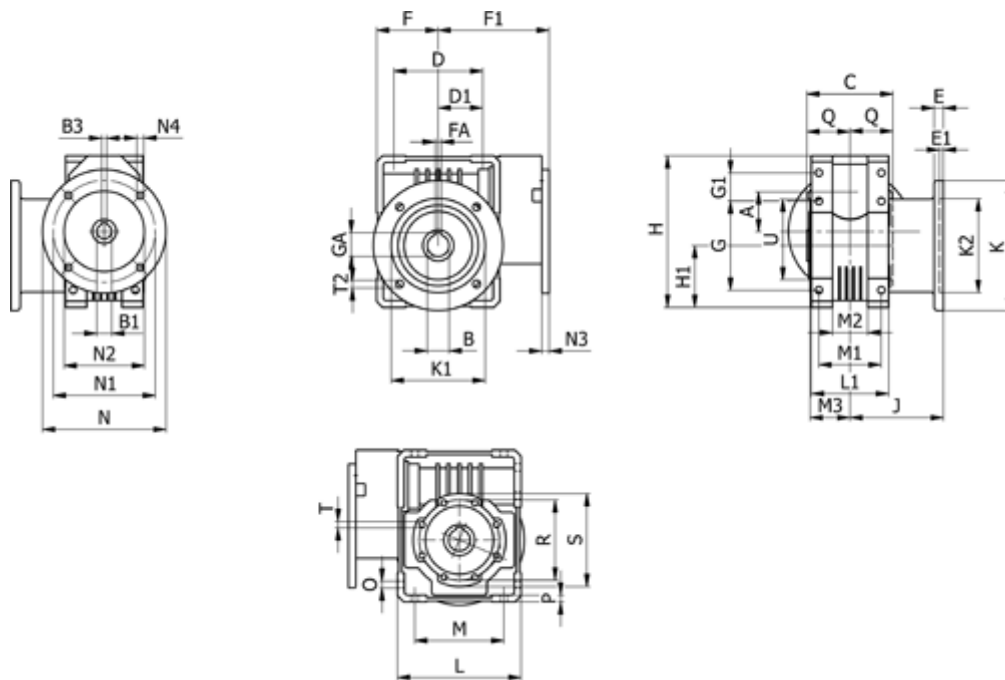

Data Sheet

Article number: 392111003042510

Description: Worm gear
WR 110-UF2-30-71B5, without lubrication

Measures

A = 110.10	E = 20	H = 308.0	M = 126	N4 = M8x14	U = 110
B = 42	E1 = 12	H1 = 125.0	M1 = 130	O = 11.5	
B1 E7 = 19	F = 125	J = 179.5	M2 = 110	P = 11	
B2 = 21.8	F1 = 185	K = 280	M3 = 11	Q = 45	
B3 H9 = 6	FA = 12	K1 = 230	N = 160	R = 130	
C = 155	G = 184	K2 = 170	N1 = 165	S = 150	
D = 174.0	G1 = 58.0	L = 73	N2 = 130	T = M10x18	
D1 = 82.0	GA = 45.3	L1 = 184	N3 = 12.0	T2 = 13.0	